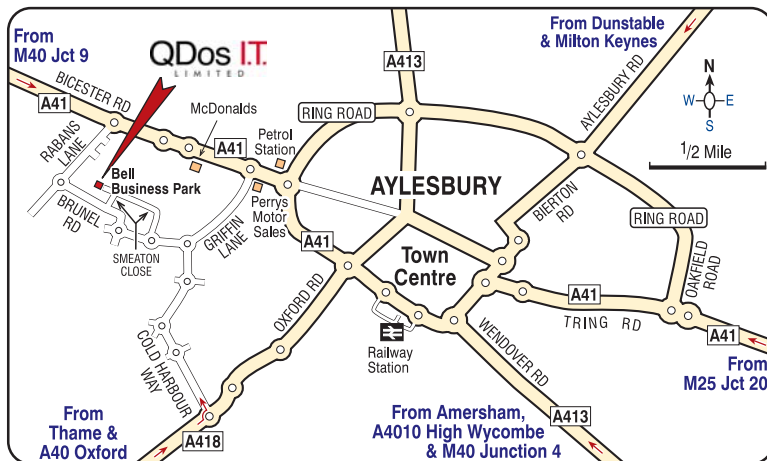

FROM THE M1

Exit M1 at Junction 14, take the A4146 and follow this past Bletchley and onto Leighton Buzzard.
Shortly after passing Leighton Buzzard take the A418 to Aylesbury and follow this until you reach a roundabout on Aylesbury Ring Road. Take the third exit at the roundabout onto the ring road. Continue straight on at the next roundabout then at the following roundabout (petrol station on the right) turn right onto the A41 towards Bicester.
Continue straight across three roundabouts then left at the fourth onto Rabans Lane.
At mini-roundabout turn left onto Brunel Road, then left into Smeaton Close and left again into the Business Park.

FROM MILTON KEYNES

Head south on the A5 past Bletchley then at roundabout take the A4146 to Leighton Buzzard.
Shortly after passing Leighton Buzzard take the A418 to Aylesbury and follow this until you reach a roundabout on Aylesbury Ring Road. Take the third exit at the roundabout onto the ring road. Continue straight on at the next roundabout then at the following roundabout (petrol station on the right) turn right onto the A41 towards Bicester.
Continue straight across three roundabouts then left at the fourth onto Rabans Lane.
At mini-roundabout turn left onto Brunel Road, then left into Smeaton Close and left again into the Business Park.

By Train

(National Train Enquiries Tel: 08457 48 49 50)

We are a short taxi ride from Aylesbury Railway Station which is on the line from London Marylebone.

Direct trains run every half hour; journey time, 1 hour.

1 Bell Business Park, Smeaton Close, Aylesbury, Buckinghamshire HP19 8JR

Tel: 01296 390 640 Fax: 01296 390 641 www.qdosit.com

Registered in England 4495612 Registered Office as above